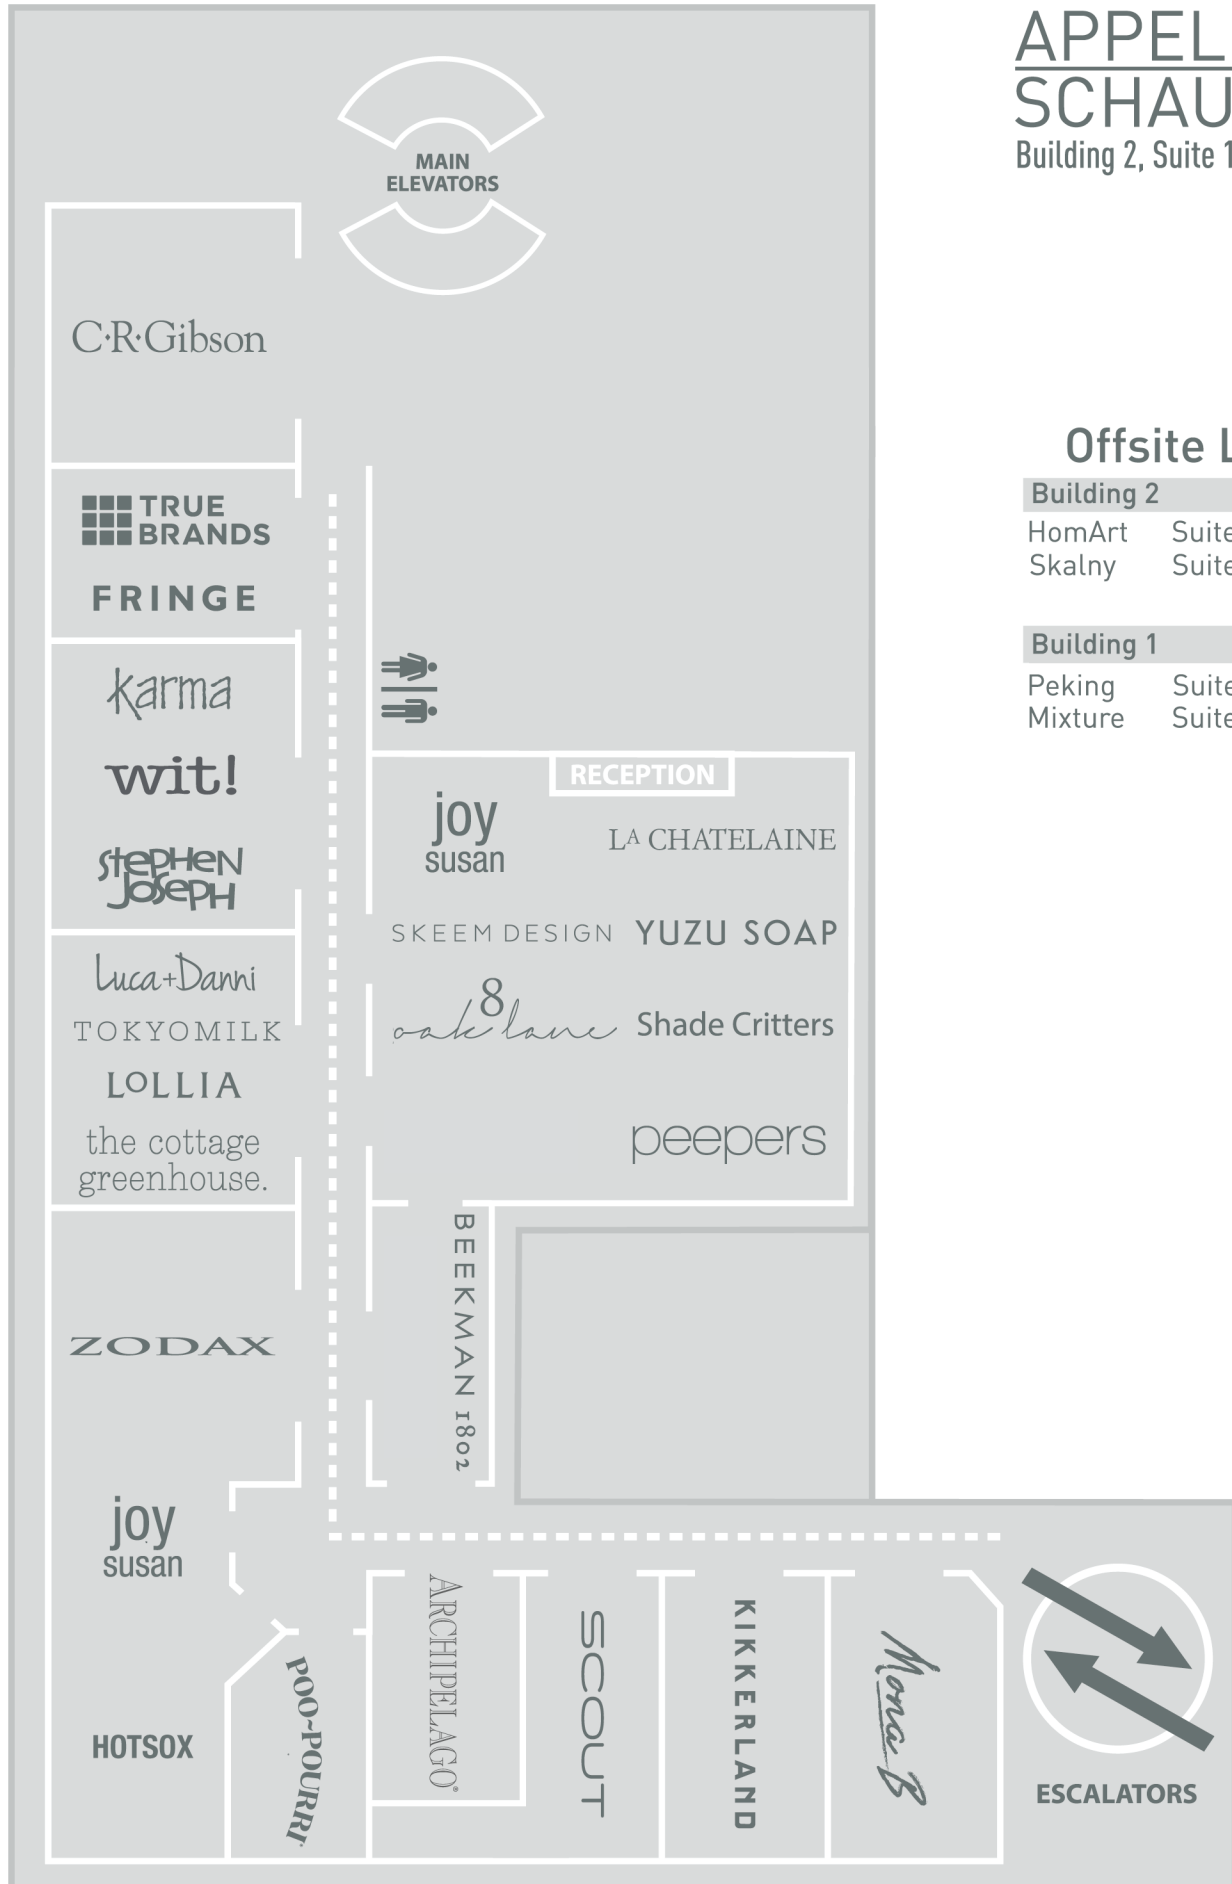

18TH Floor Layout

**APPELMAN
SCHAUBEN**
Building 2, Suite 1830 & 1127

Offsite Lines

Building 2

HomArt Suite 1040
Skalny Suite 918

Building 1

Peking Suite 10A4
Mixture Suite 11E3

11TH Floor Layout