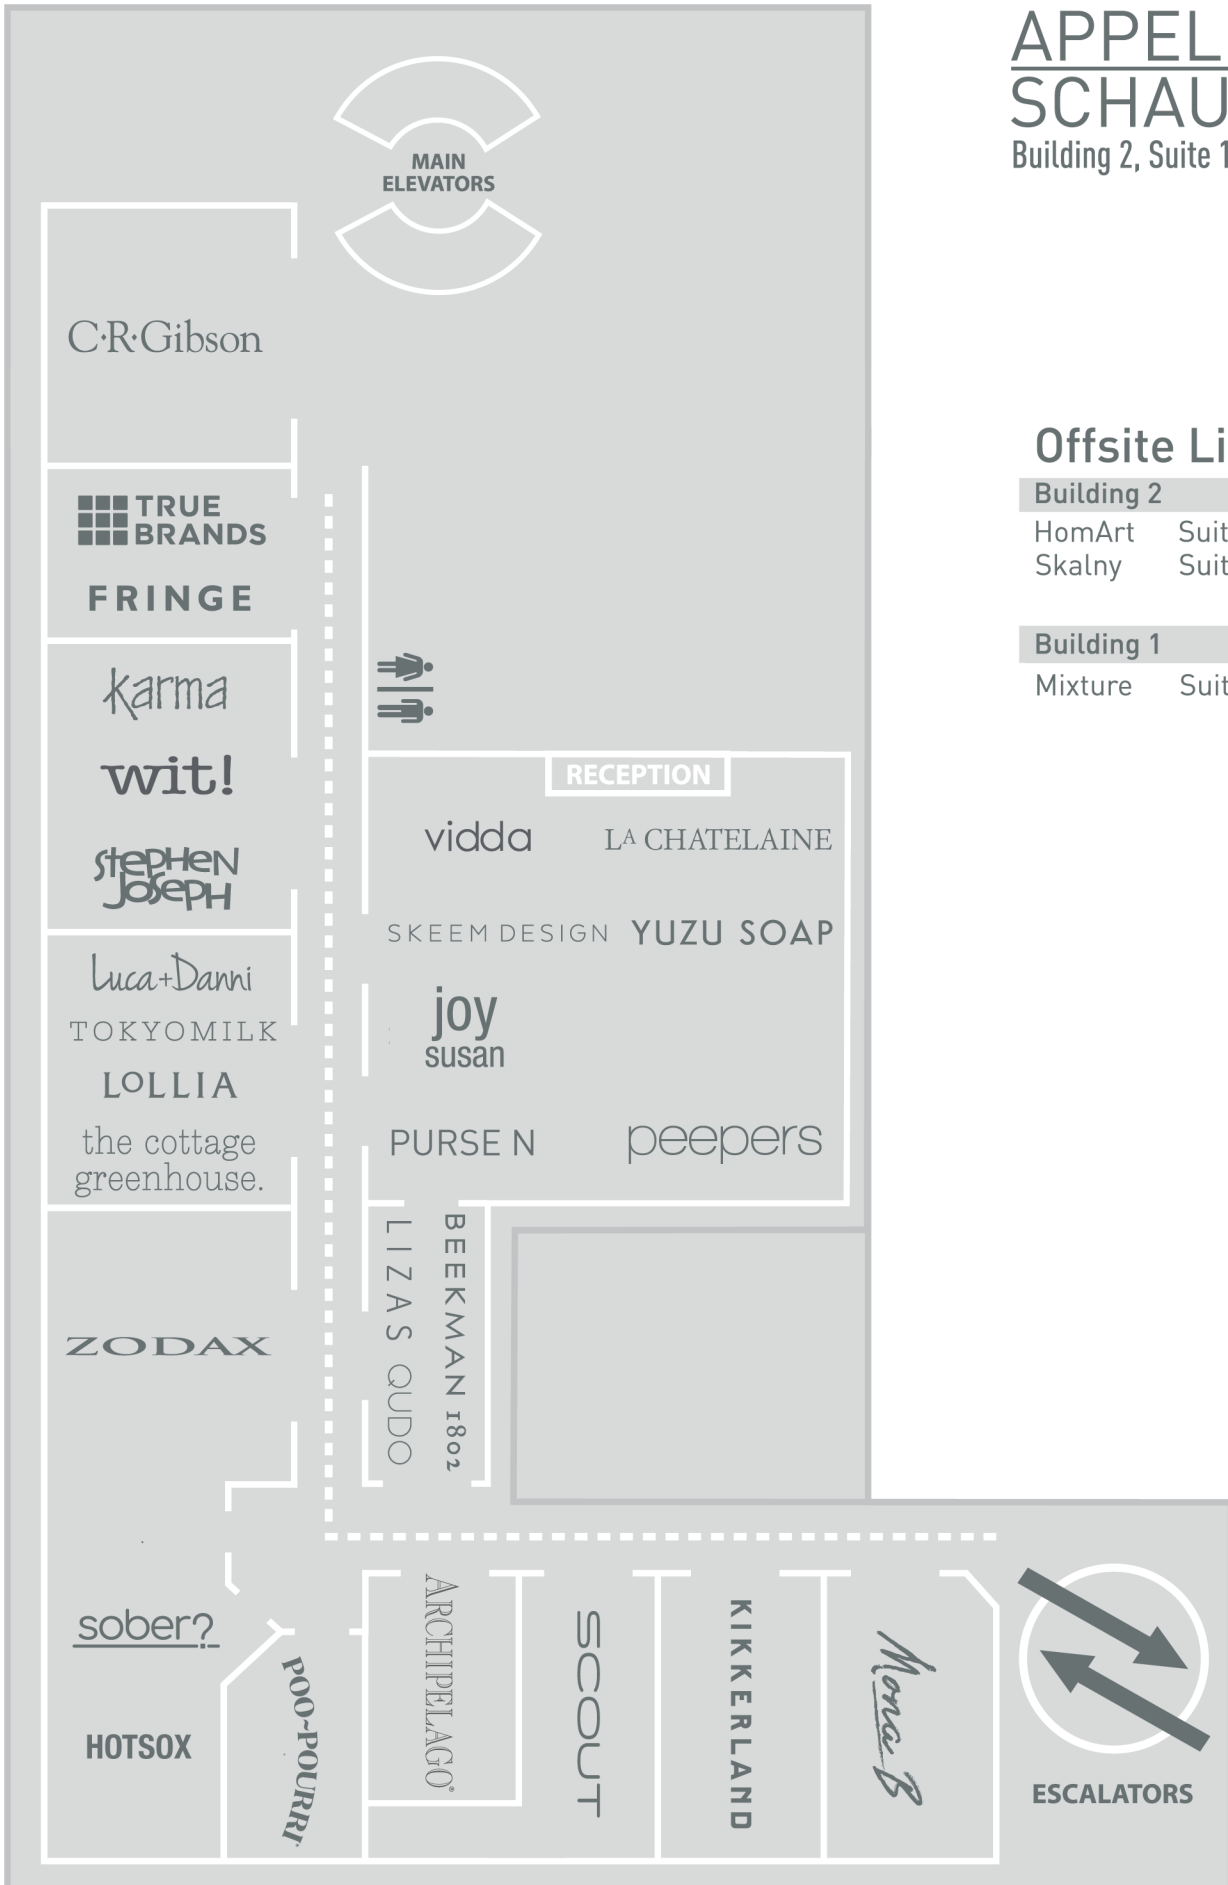

18TH Floor Layout

APPELMAN SCHAUBEN

Building 2, Suite 1830 & 1127

Offsite Lines

Building 2

HomArt Suite 1040
Skalny Suite 918

Building 1

Mixture Suite 11E3

11TH Floor Layout